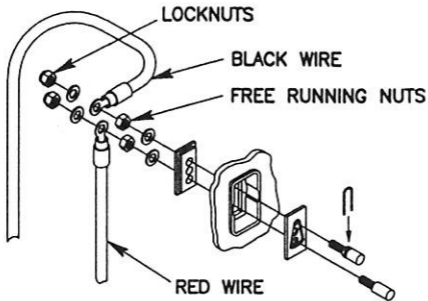

# 6377 SWITCH POCKET REPLACEMENT WIRING DIAGRAM DC

204917