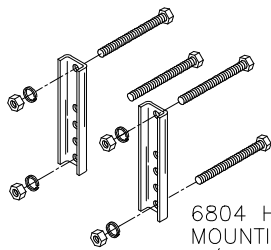

MODEL
DLX-P
1500lb/680kg CAPACITY
MARINE JACK
P/N 22335

6804 HARDWARE
MOUNTING KIT
P/N 303229