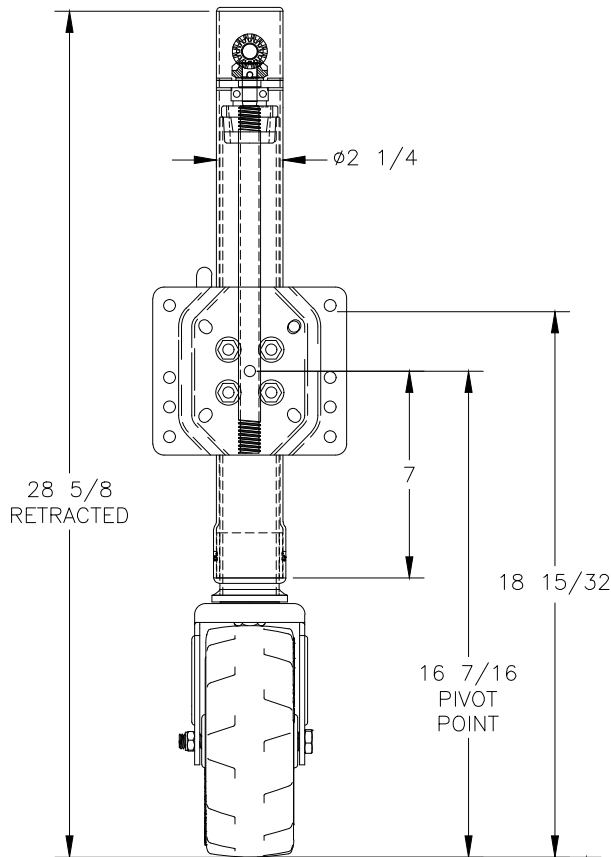

MODEL
DLX-P
1500lb/680kg CAPACITY
MARINE JACK
P/N 22335

6804 HARDWARE
MOUNTING KIT
P/N 303229