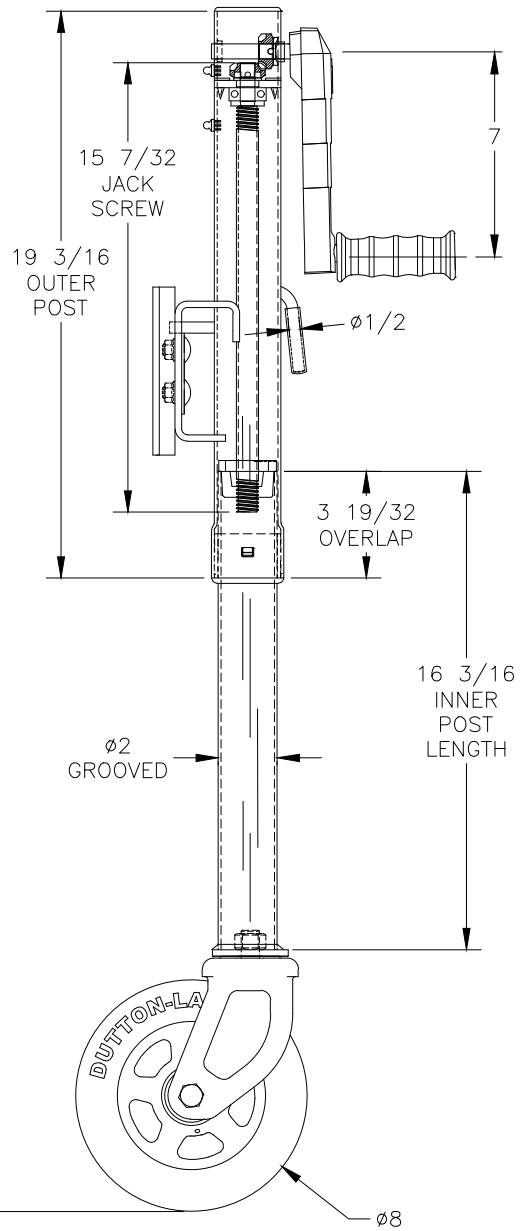

MODEL
DLX-P
1500lb/680kg CAPACITY
MARINE JACK
P/N 22335

6804 HARDWARE
MOUNTING KIT
P/N 303229