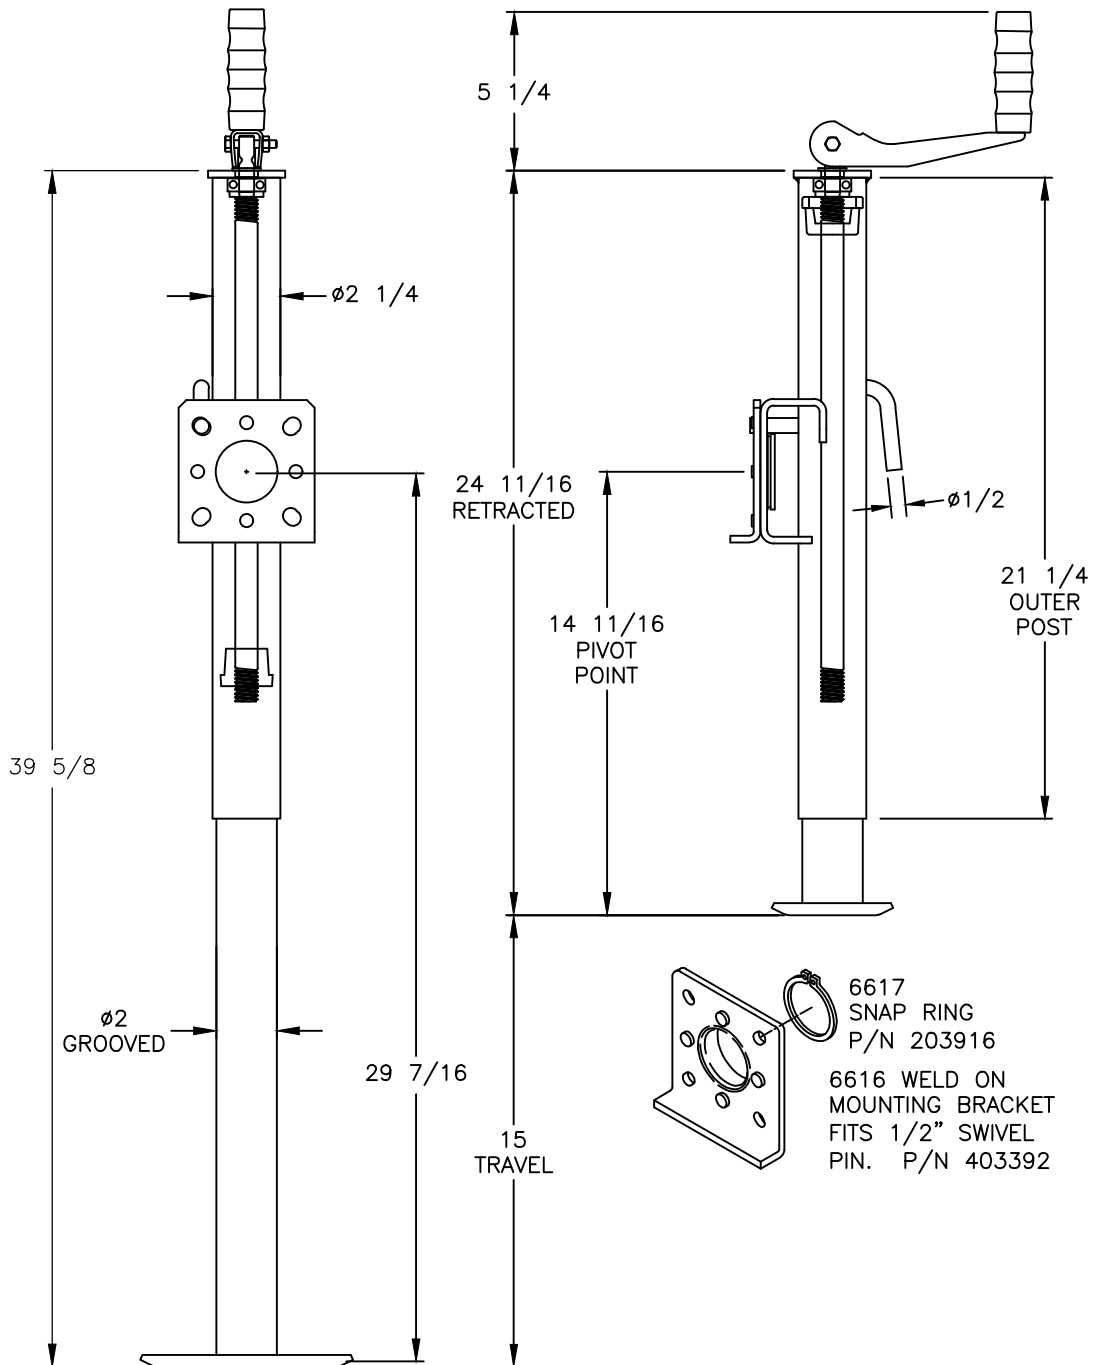

MODEL
6634
2000lb/907kg CAPACITY
AG-IND JACK
P/N 22683

6617
SNAP RING
P/N 203916

6616 WELD ON
MOUNTING BRACKET
FITS 1/2" SWIVEL
PIN. P/N 403392