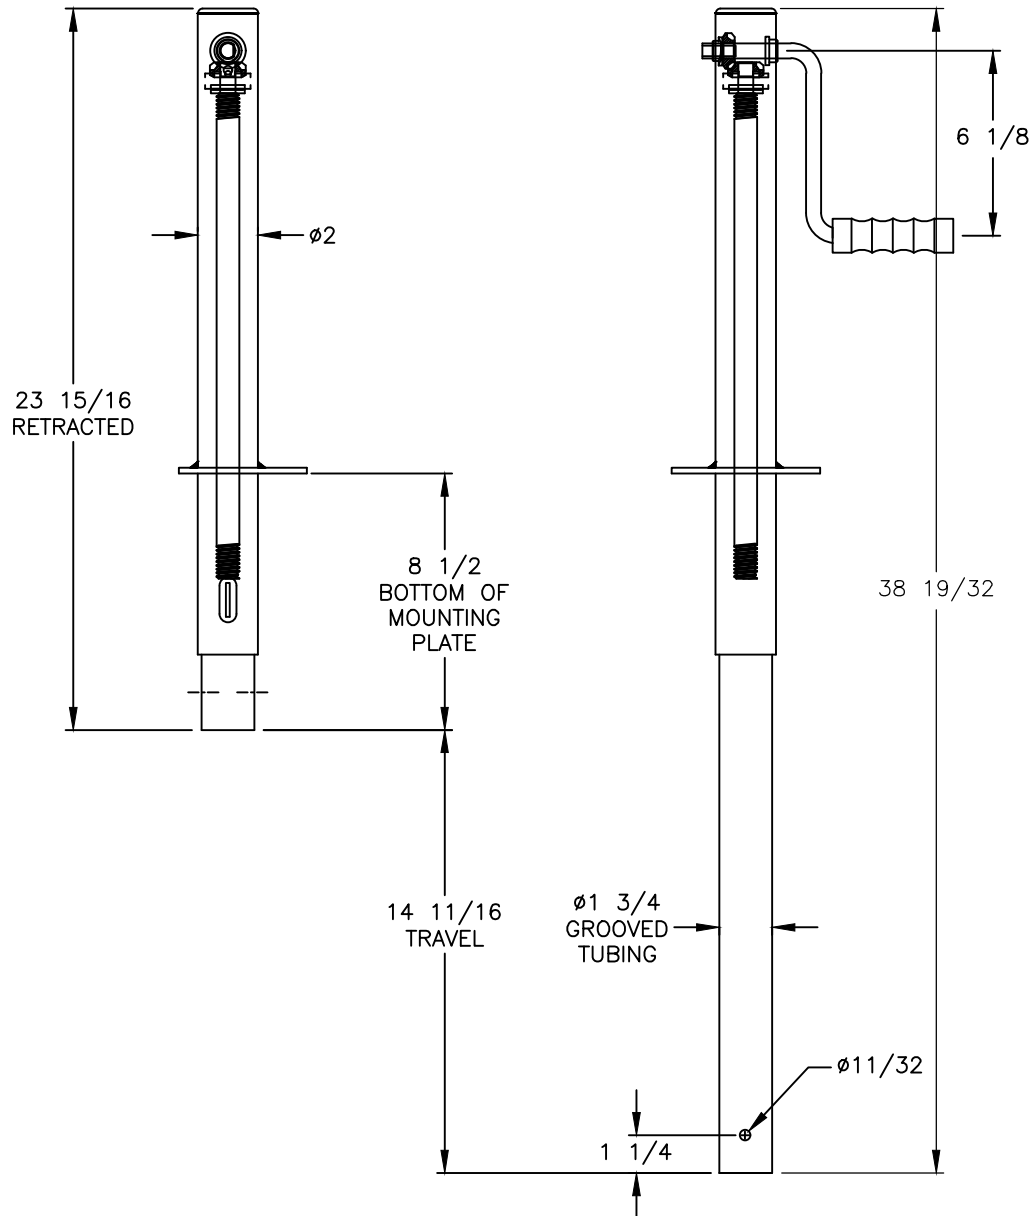

MODEL
6418
1000lb/454kg CAPACITY
MARINE JACK
P/N 22530

NOTE: OPTIONAL ITEM 6604 REMOVABLE WHEEL WITH INDEPENDENT CASTER MAY BE PURCHASED USING P/N 5224142. REMOVABLE WHEEL 6605 WILL NOT WORK WITH THIS JACK.